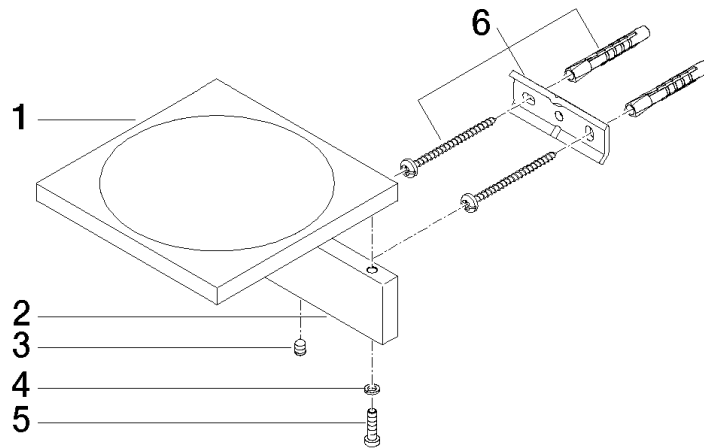

Soap dish wall model - Chrome

MEM

83 410 780

- width 120mm
- height 45 mm
- 120mm projection

Fits: MEM, CYO

	Chrome	83 410 780-00
	Brushed Platinum	83 410 780-06
	Platinum	83 410 780-08
	Dark Chrome	83 410 780-19
	Brushed Durabronze (23kt Gold)	83 410 780-28
	Brushed Champagne (22kt Gold)	83 410 780-46
	Champagne (22kt Gold)	83 410 780-47
	Brushed Dark Platinum	83 410 780-99

83 410 780

mm [inches]

83 410 780

Parts for other finishes can be found here: Brushed Platinum

Spare parts list

No.	Item Number	Name	Quantity used	Delivery time
1	08 17 78 601-00	dish	1	60
2	08 17 78 507-00	holder	1	60
3	90 31 11 112 00 90	pin	1	2
4	90 30 11 029 00 90	disc	2	2
5	09 30 30 069 90	screw	2	2
6	05 17 20 718 00 90	fixing set	1	2